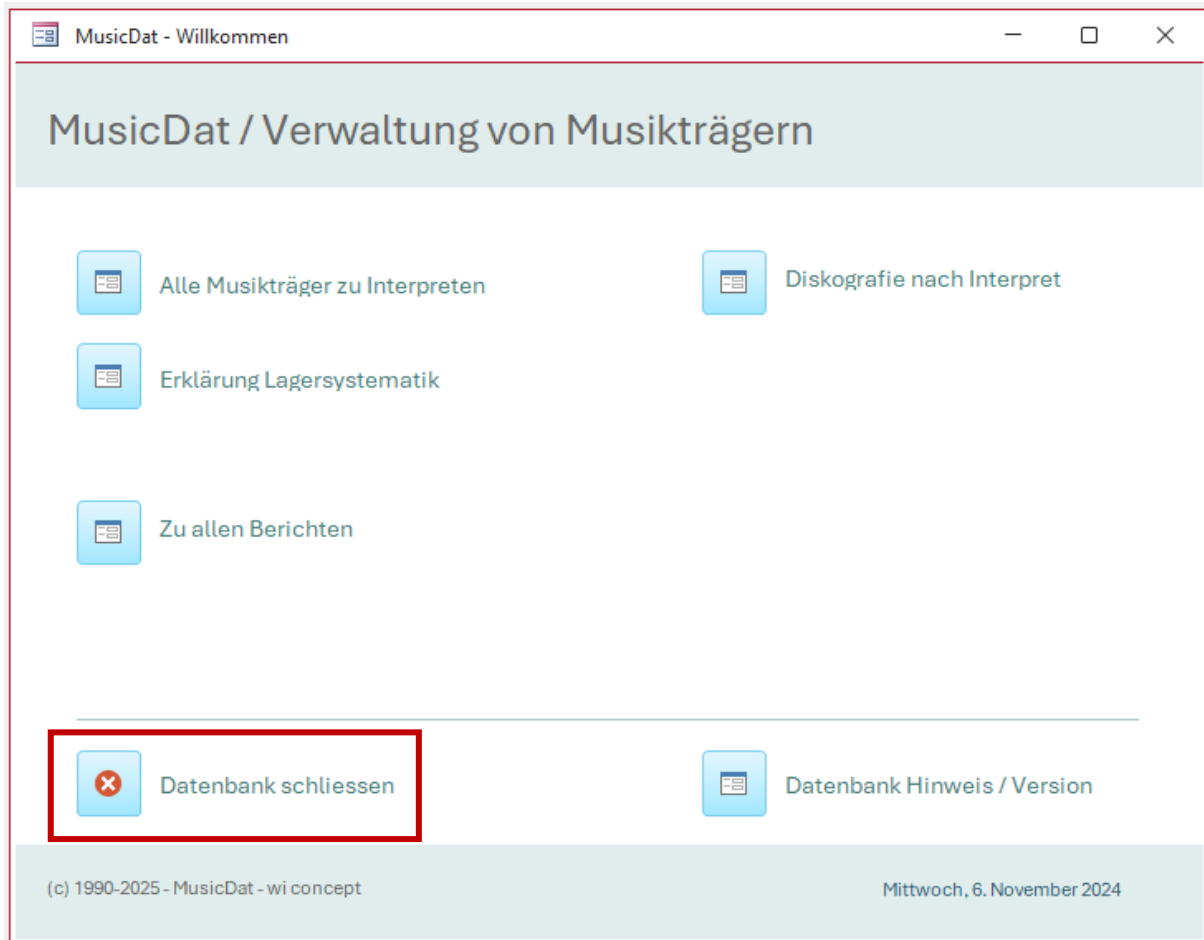

MusicDat

11. Anwendung schliessen

Die Datenbank schliessen

Über den Button «Anwendung schliessen» können Sie die Datenbank schliessen.