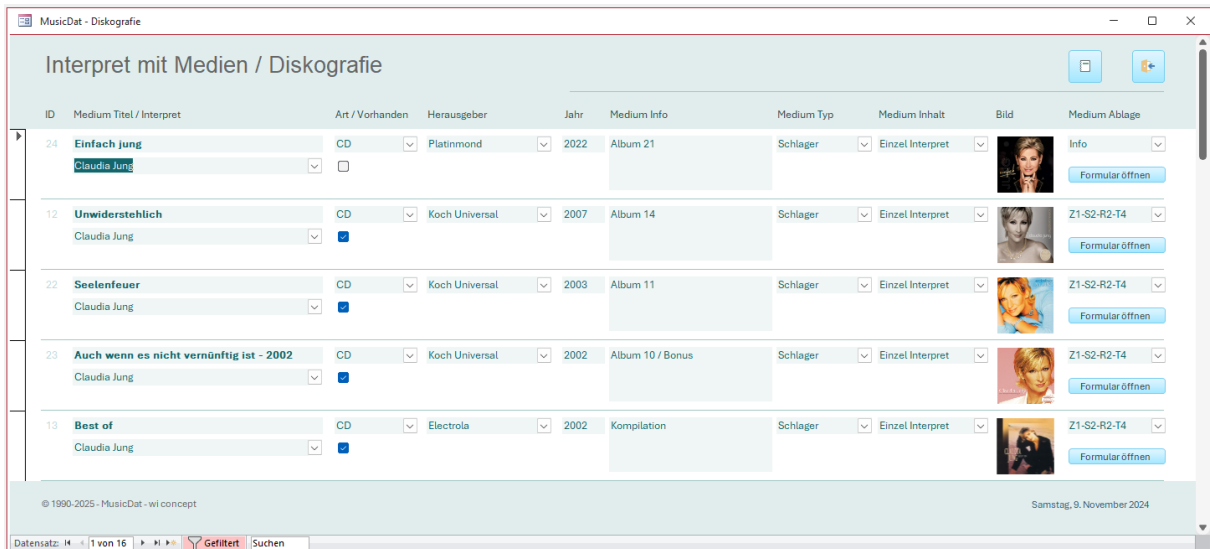

MusicDat

7. Diskografie